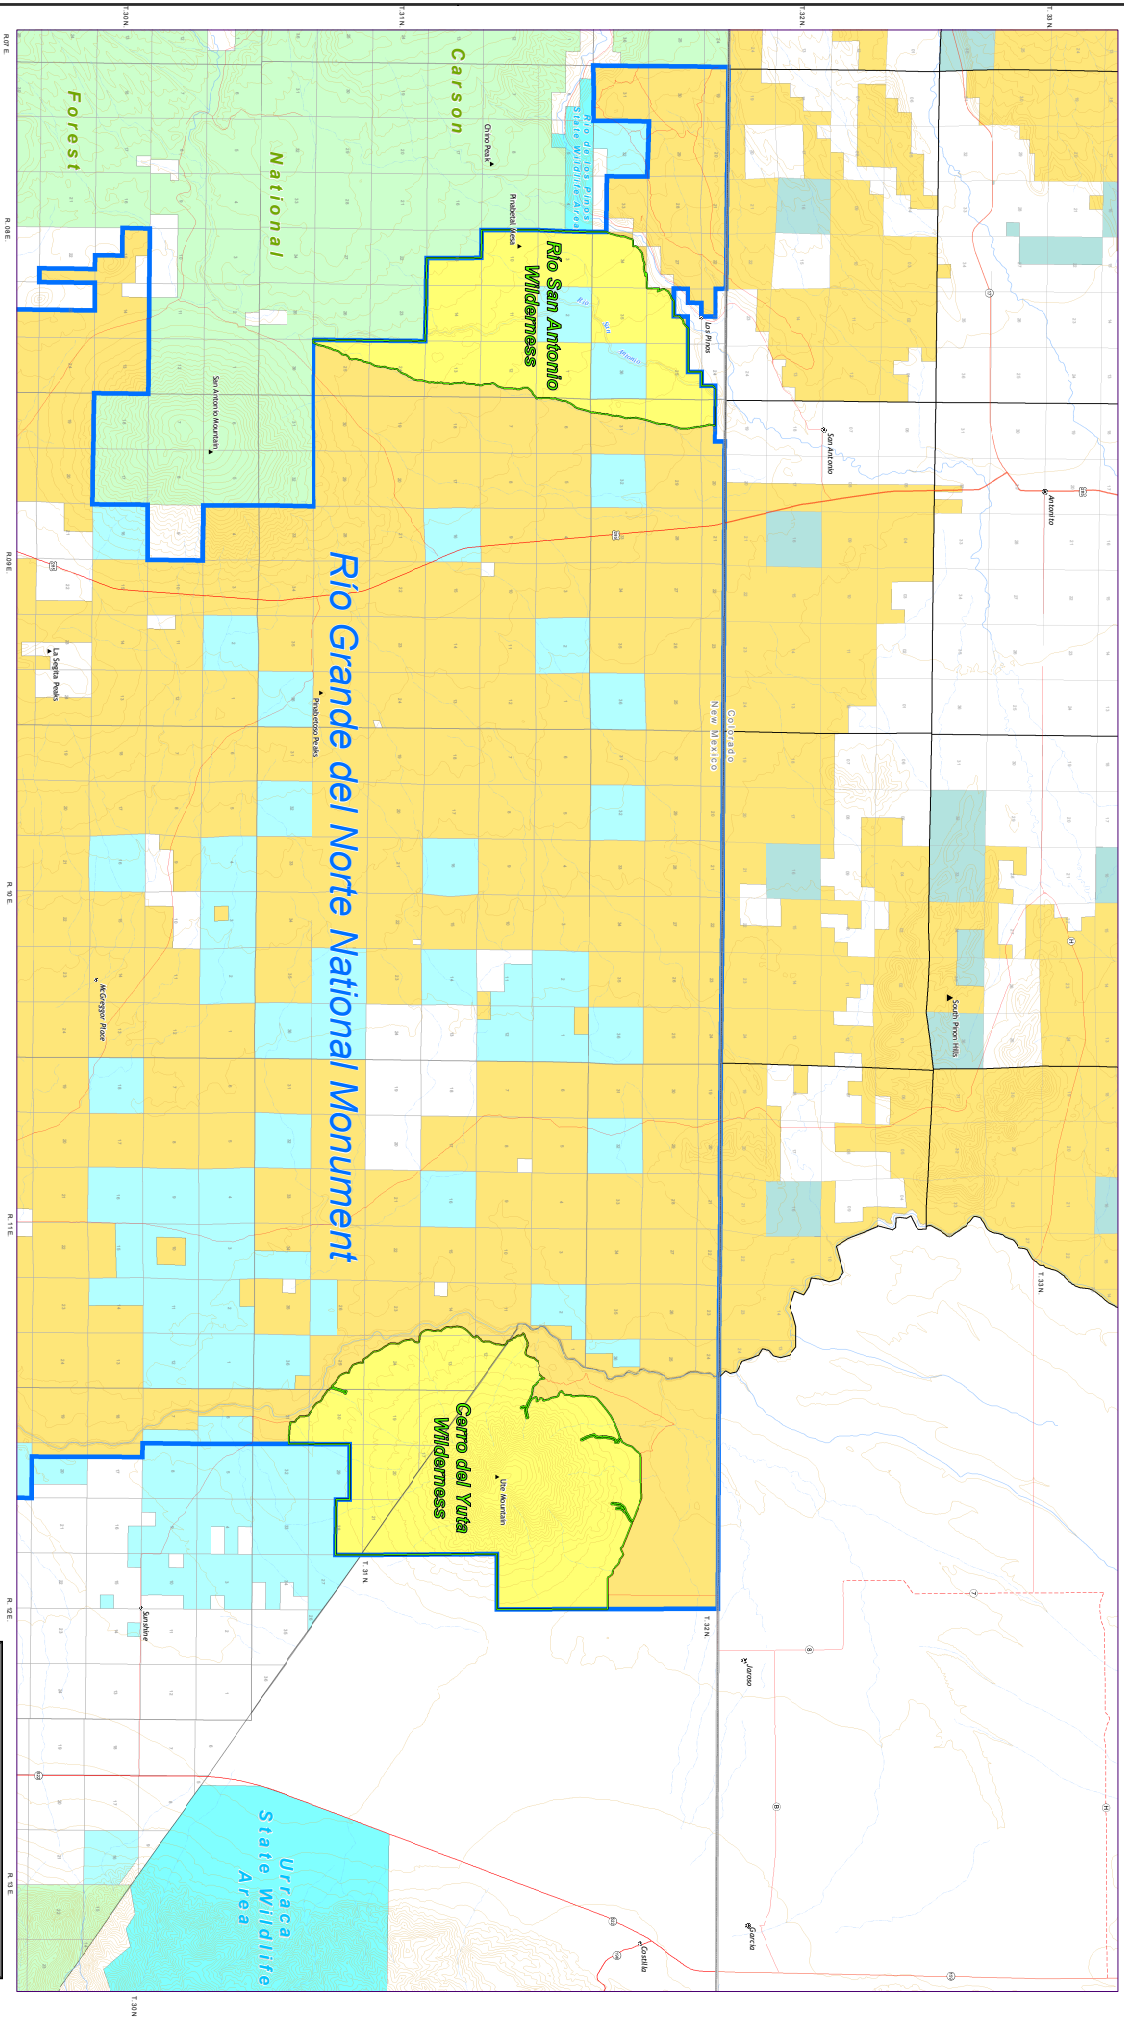

Regional Map

Río Grande del Norte National Monument Proposed Wilderness Areas

May 2, 2013

Location of Regional Map